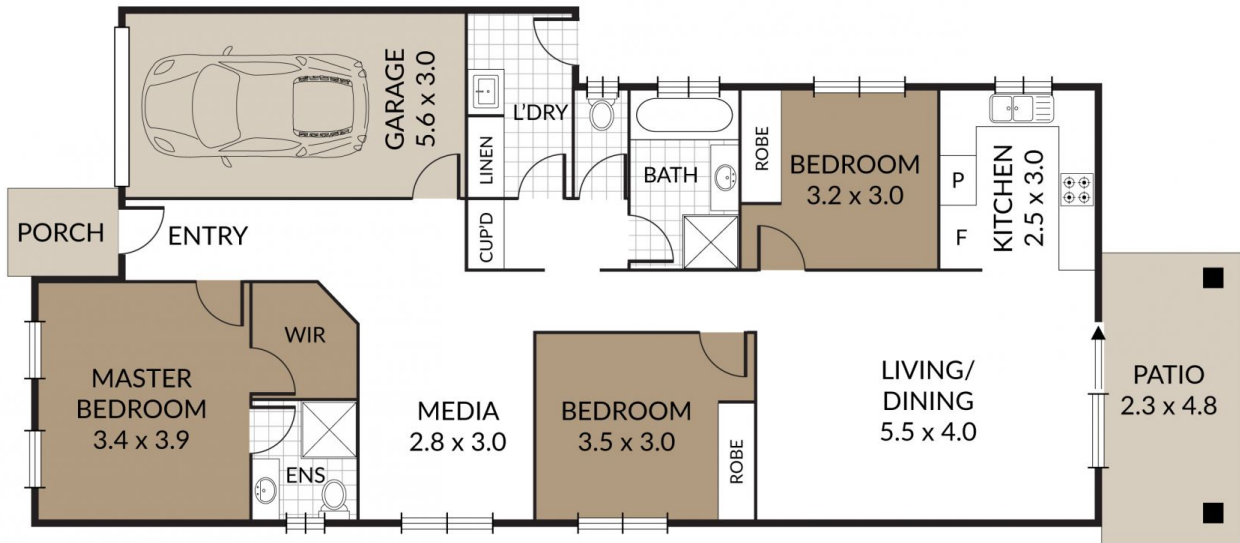

Courtney King
07 3805 2755

Chloe Grieve
0404 111 624

KING & COMPANY

34 BARRINGTON CIRCUIT WATERFORD

Internal: 140.5m²	3 x	🏠
External: 13.5m²	2 x	🌿
Total: 154m²	1 x	🚗

NOTE: Every precaution has been taken to verify the accuracy of the above details. However, prospective purchasers are advised to make their own enquiries.